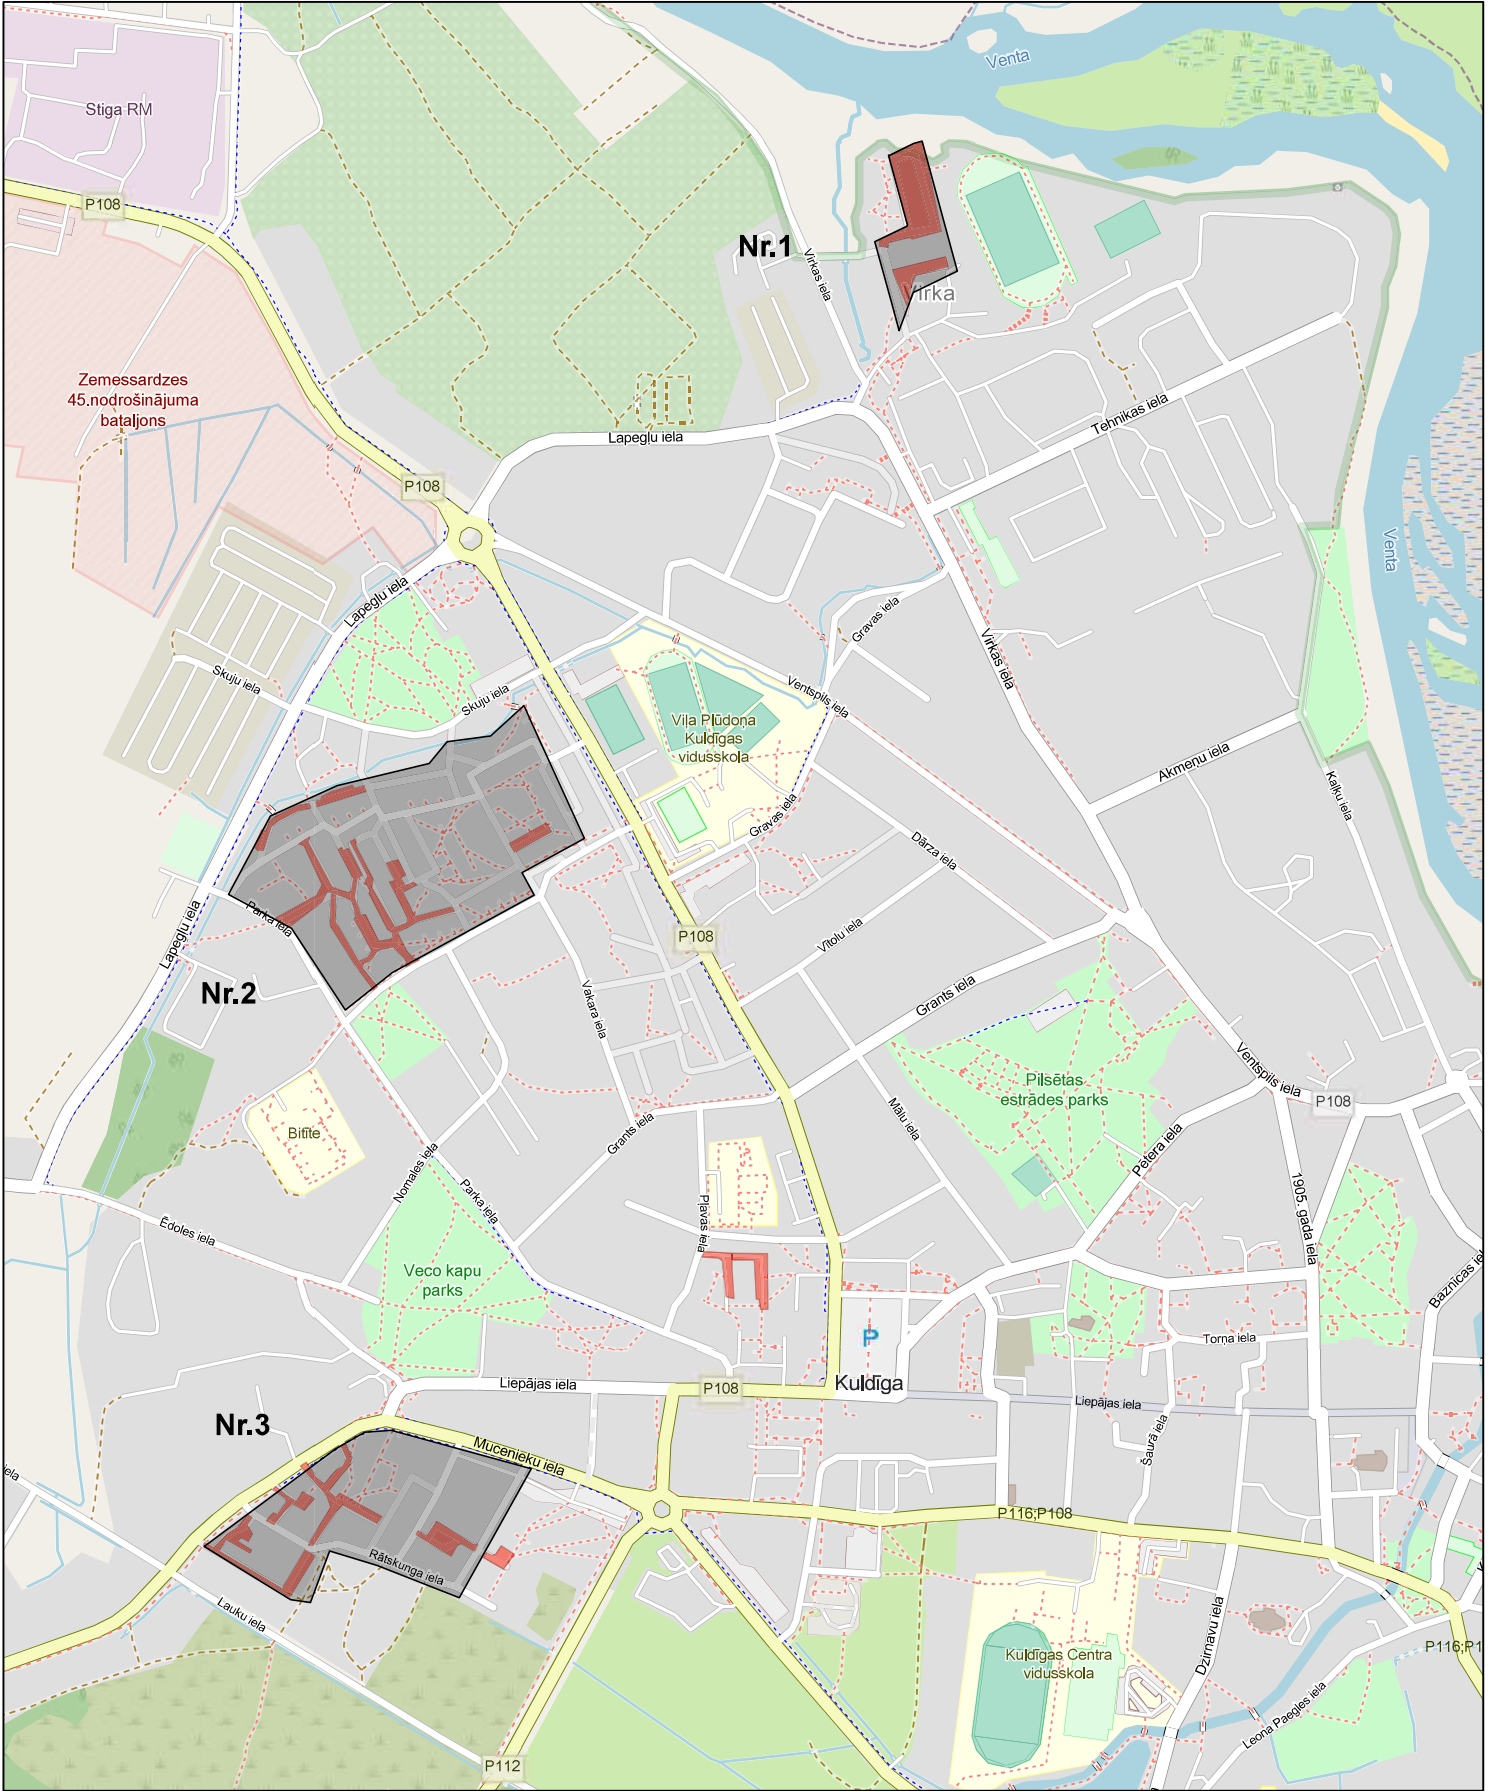

Bedres iekšpagalmos

3.07.2024.

1:10,837

Map data © OpenStreetMap contributors, Microsoft, Facebook, Inc. and its affiliates, Esri Community Maps contributors, Map layer by Esri